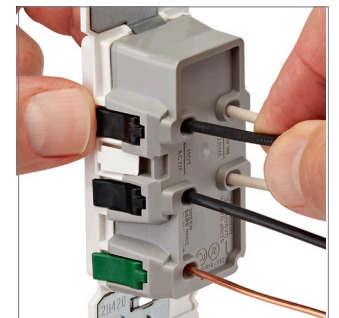

decora edge™

The Game Changer for Time Saving Installs

On the jobsite, time is money. Did you know there is now a faster, easier and safer installation method for switches and receptacles? It's the innovative Decora Edge solution – **PUSH. CLICK. DONE!**

Decora Edge delivers the trusted performance and contemporary appearance of traditional Decora® devices in a new, easier-to-install and safer design. Check out the many advantages Decora Edge offers to make installation faster, **saving you time and money on every job:**

- Color-coded levers are easy to see in low light areas and help prevent miswiring
- The devices feature the ONLY screwless ground in the industry
- Designed for use with both 14 gauge and 12 gauge stranded and solid copper wire
- One standard strip gauge for all devices
- No screws = no torque requirement concerns
- Self-grounding
- No exposed metal parts helps to prevent shorts/mishaps during hot testing; no electrical tape needed
- Wire openings prevent wire insulation from being inserted into the terminals
- Large strap for easier install on drywall imperfections
- Tongue and groove for easier alignments in multi-gang installations
- Color-coded terminals facilitate faster training for new installers vs standard installation methods

PUSH.

CLICK.

DONE.

Now in stock! @

Daltco Electric
ELECTRICAL SUPPLY SOLUTIONS