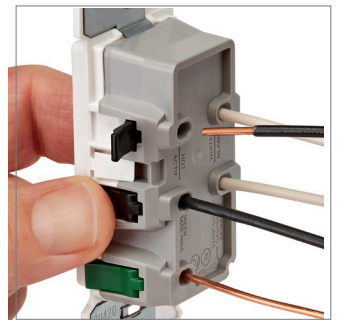

decora edge™

The Game Changer for Time Saving Installs

On the jobsite, time is money. Did you know there is now a faster, easier and safer installation method for switches and receptacles? It's the innovative Decora Edge solution – **PUSH. CLICK. DONE!**

Decora Edge delivers the trusted performance and contemporary appearance of traditional Decora® devices in a new, easier-to-install and safer design. Check out the many advantages Decora Edge offers to make installation faster, **saving you time and money on every job:**

- Color-coded levers are easy to see in low light areas and help prevent miswiring
- The devices feature the ONLY screwless ground in the industry
- Designed for use with both 14 gauge and 12 gauge stranded and solid copper wire
- One standard strip gauge for all devices
- No screws = no torque requirement concerns
- Self-grounding
- No exposed metal parts helps to prevent shorts/mishaps during hot testing; no electrical tape needed
- Wire openings prevent wire insulation from being inserted into the terminals
- Large strap for easier install on drywall imperfections
- Tongue and groove for easier alignments in multi-gang installations
- Color-coded terminals facilitate faster training for new installers vs standard installation methods