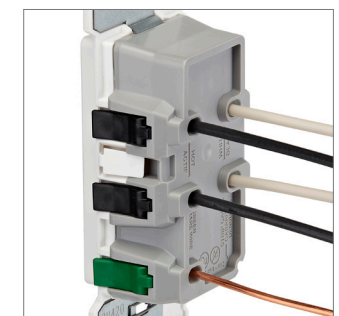

DONE.

Now in stock! @

Daltco Electric
ELECTRICAL SUPPLY SOLUTIONS