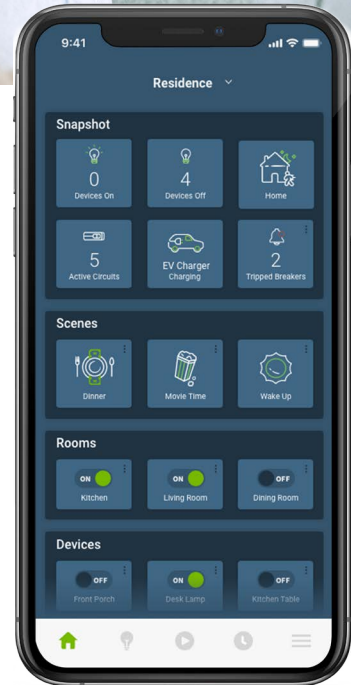

## Electric Vehicle Charging Solutions

Connectivity

A solution for every room and home, including the garage!

Leviton is proud to be a pioneer in the electric vehicle supply equipment (EVSE) industry, providing charging solutions for over a decade while keeping up with the latest technology. My Leviton enabled solutions offer a full portfolio of connected devices so any home, new or old, can be a smart home.

Flexible Control

View all smart devices on one dashboard

View charging status

Receive fault notifications

Manage your whole smart home with the My Leviton App

### EV Chargers with Wi-Fi COMPATIBLE WITH MY LEVITON APP

- View charging station status, fault notifications, and more!
- Take control of the entire home, including electric vehicle charging, lighting, and load center