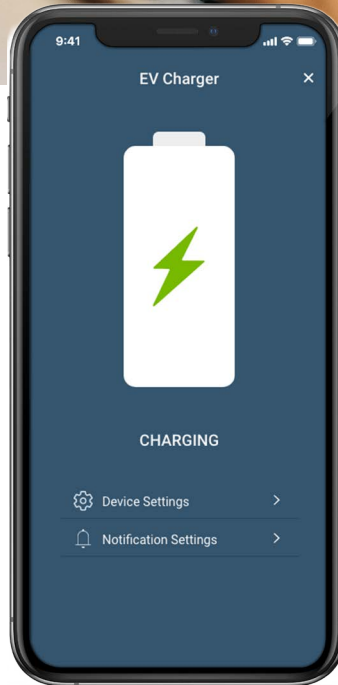

Flexible Control

View all smart devices on one dashboard

View charging status

Receive fault notifications

Manage your whole smart home with the My Leviton App