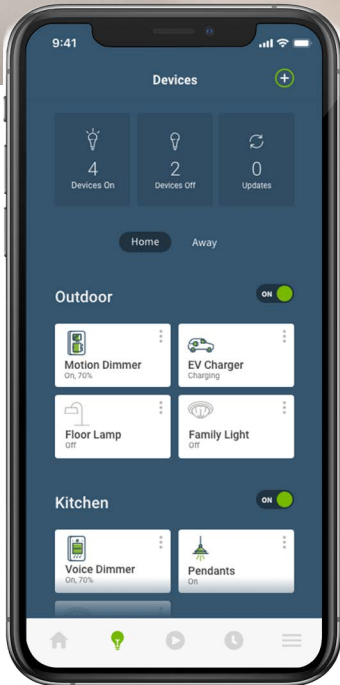

## Electric Vehicle Charging Solutions

Connectivity

A solution for every room and home, including the garage!

Leviton is proud to be a pioneer in the electric vehicle supply equipment (EVSE) industry, providing charging solutions for over a decade while keeping up with the latest technology. My Leviton enabled solutions offer a full portfolio of connected devices so any home, new or old, can be a smart home.

Flexible Control

View all smart devices on one dashboard

View charging status

Receive fault notifications

Manage your whole smart home with the My Leviton App