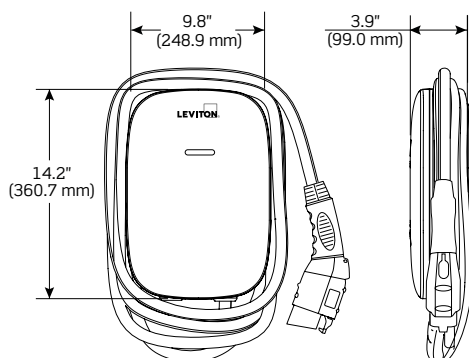

# Ordering Information

**EV320**  
**EV480**  
**EV800**

No App Capabilities

**EV32W**  
**EV48W**  
**EV80W**

**W** = works with my leviton

	<b>EV320</b>	<b>EV32W</b>	<b>EV480</b>	<b>EV48W</b>	<b>EV800</b>	<b>EV80W</b>
Amperage	32 A		48 A		80 A	
Breaker	40 A		60 A		100 A	
Voltage	208/240 VAC					
Charge Connector Cord	#10 AWG SAE J1772		#7 AWG SAE J1772		#6 AWG SAE J1772	
Station Operating Temp.	-30°C to 50°C					
Enclosure Rating	NEMA Type 3R for both Indoor/Outdoor Use					
Charging Cable Length	18 ft. (5.5 m)					
Standards & Certification	UL2594, UL 2231-1, UL 2231-2, UL 2251, UL 62, UL 991, UL 1998, NFPA 70 Article 625, UL840					
Access Control	All stations come with optional access control via RFID cards					
Warranty	2-Year Limited					

## Dimensions